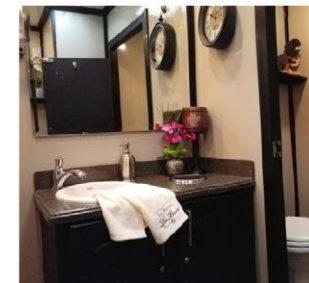

Cheri Errico

A&C Septic Service LLC | 609-463-4600
200 Stagecoach Rd CMCH NJ 08210

Jucerrico@gmail.com | www.acseptic.com