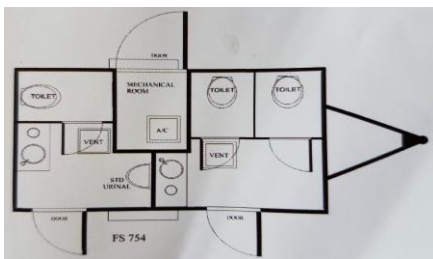

In addition it has large lighted vanity area, air conditioning, hot and cold running water, a stereo sound system, skylights, liquid hand soap, hand towels and facial tissues.

The Josephine is truly elite!

Features:

- ❖ Roomy interior
- ❖ Double pane skylights
- ❖ Large lighted vanity area
- ❖ Porcelain countertop & sink
- ❖ Fully enclosed stalls featuring porcelain toilets
- ❖ Wall hung porcelain urinal
- ❖ Stereo sound system
- ❖ Climate controlled environment
- ❖ Hand soap, hand towels and waste basket
- ❖ Personalized décor available

Perfect For: Weddings, Small Galas, VIP areas

Requirements: 1 20 amp circuit,
2nd 20 amp circuit if hot water requested
1 Garden hose connection

Accommodates: 250 people for 5 hour period

Cheri Errico

A&C Septic Service LLC | 609-463-4600
200 Stagecoach Rd CMCH NJ 08210